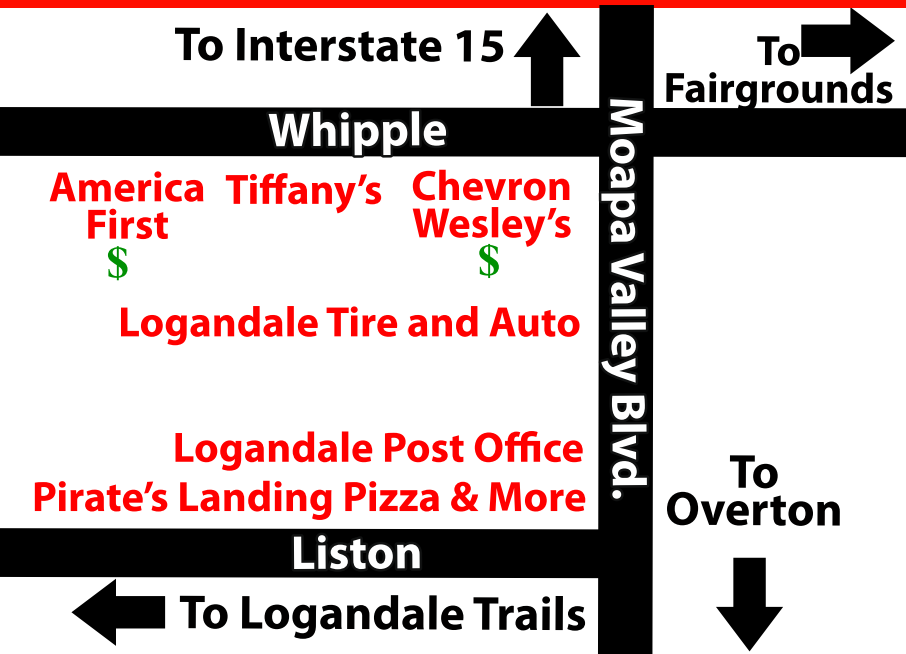

Logandale Services

Moapa Services

Overton Services

\$=ATM

Map not to Scale

For More Moapa Valley Information
moapavalleychamber.com

Washington Federal \$
 Town & Country Auto Sales

Xtreme Stitch

America First \$
 Graphx Signs
 Law Powersports

McDonald's

Tres Lobos

Lin's Market \$
 Family Dollar

Moapa Valley Services

RESTAURANTS-BARS

Inside Scoop

395 S Moapa Valley Blvd
Overton 702-397-2055

Pirates Landing

3113 N Moapa Valley Blvd
Logandale 702-398-7511

Red Rooster Bar

329 S Moapa Valley Blvd
Overton 702-397-2654

Sportsman Bar

247 S Moapa Valley Blvd
Overton 702-397-8008

Sugar's Home Plate

309 S Moapa Valley Blvd
Overton 702-397-8084

Tiffany's Subs-Pies

1925 Whipple Ave
Logandale 702-398-3101

SHOPPING

Ace Hardware

183 S Moapa Valley Blvd
Overton 702-397-2289

Family Dollar

400 S Moapa Valley Blvd
Overton 702-397-8050

Front Porch Flowers