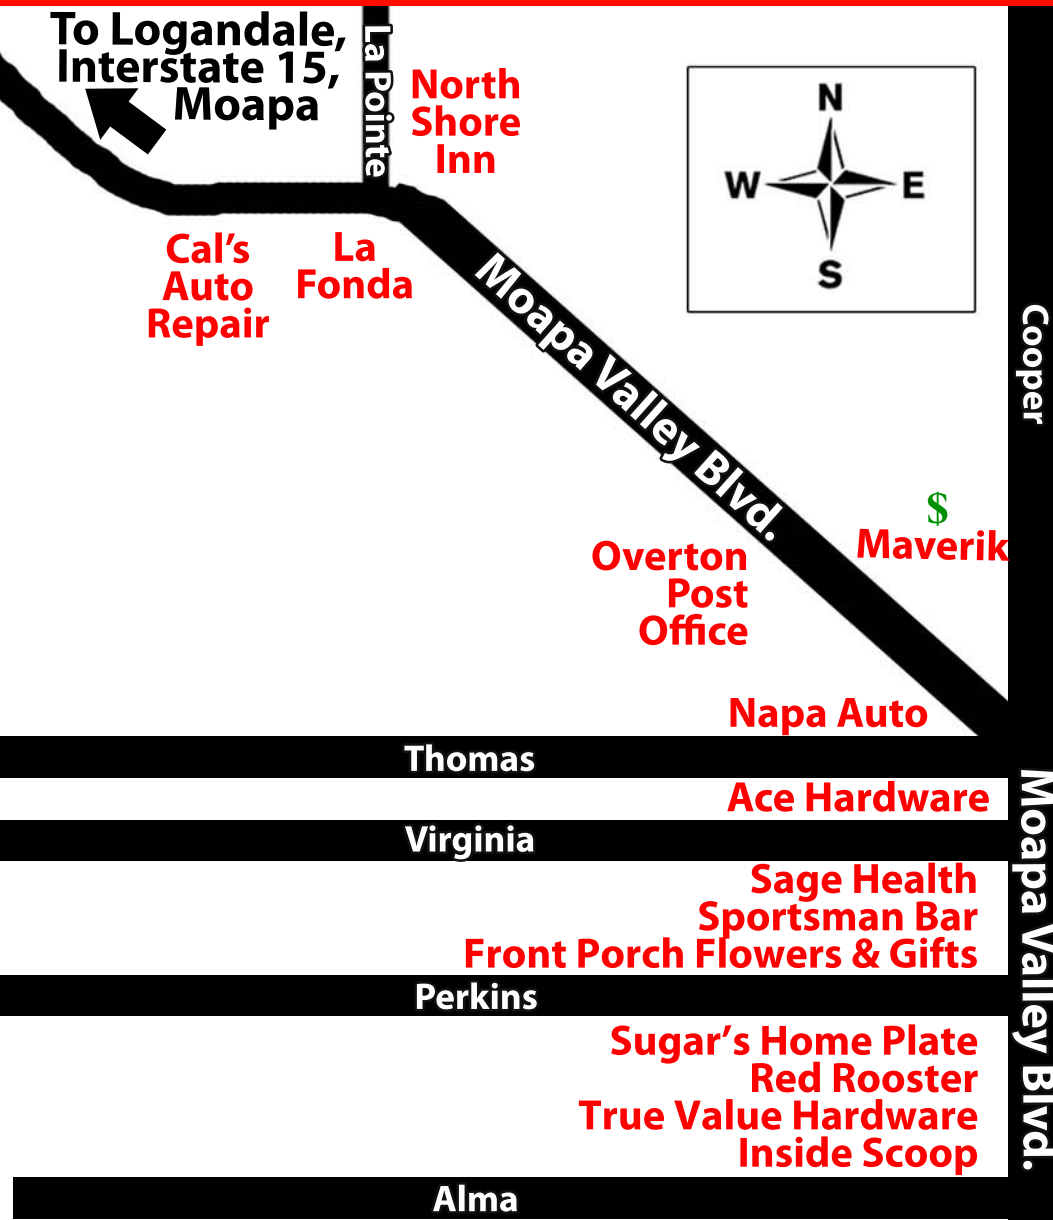

Logandale Services

Moapa Services

Overton Services

\$=ATM

Map not to Scale

For More Moapa Valley Information
moapavalleychamber.com

Washington Federal \$
 Town & Country Auto Sales

Xtreme Stitch

America First \$
 Graphx Signs
 Law Powersports

McDonald's

Tres Lobos

Lin's Market \$
 Family Dollar

Moapa Valley Services

RESTAURANTS-BARS

Inside Scoop

395 S Moapa Valley Blvd
Overton 702-397-2055

Pirates Landing

3113 N Moapa Valley Blvd
Logandale 702-398-7511

Red Rooster Bar

329 S Moapa Valley Blvd
Overton 702-397-2654

Sportsman Bar

247 S Moapa Valley Blvd
Overton 702-397-8008

Sugar's Home Plate

309 S Moapa Valley Blvd
Overton 702-397-8084

Tiffany's Subs-Pies

1925 Whipple Ave
Logandale 702-398-3101

SHOPPING

Ace Hardware

183 S Moapa Valley Blvd
Overton 702-397-2289

Family Dollar

400 S Moapa Valley Blvd
Overton 702-397-8050

Front Porch Flowers